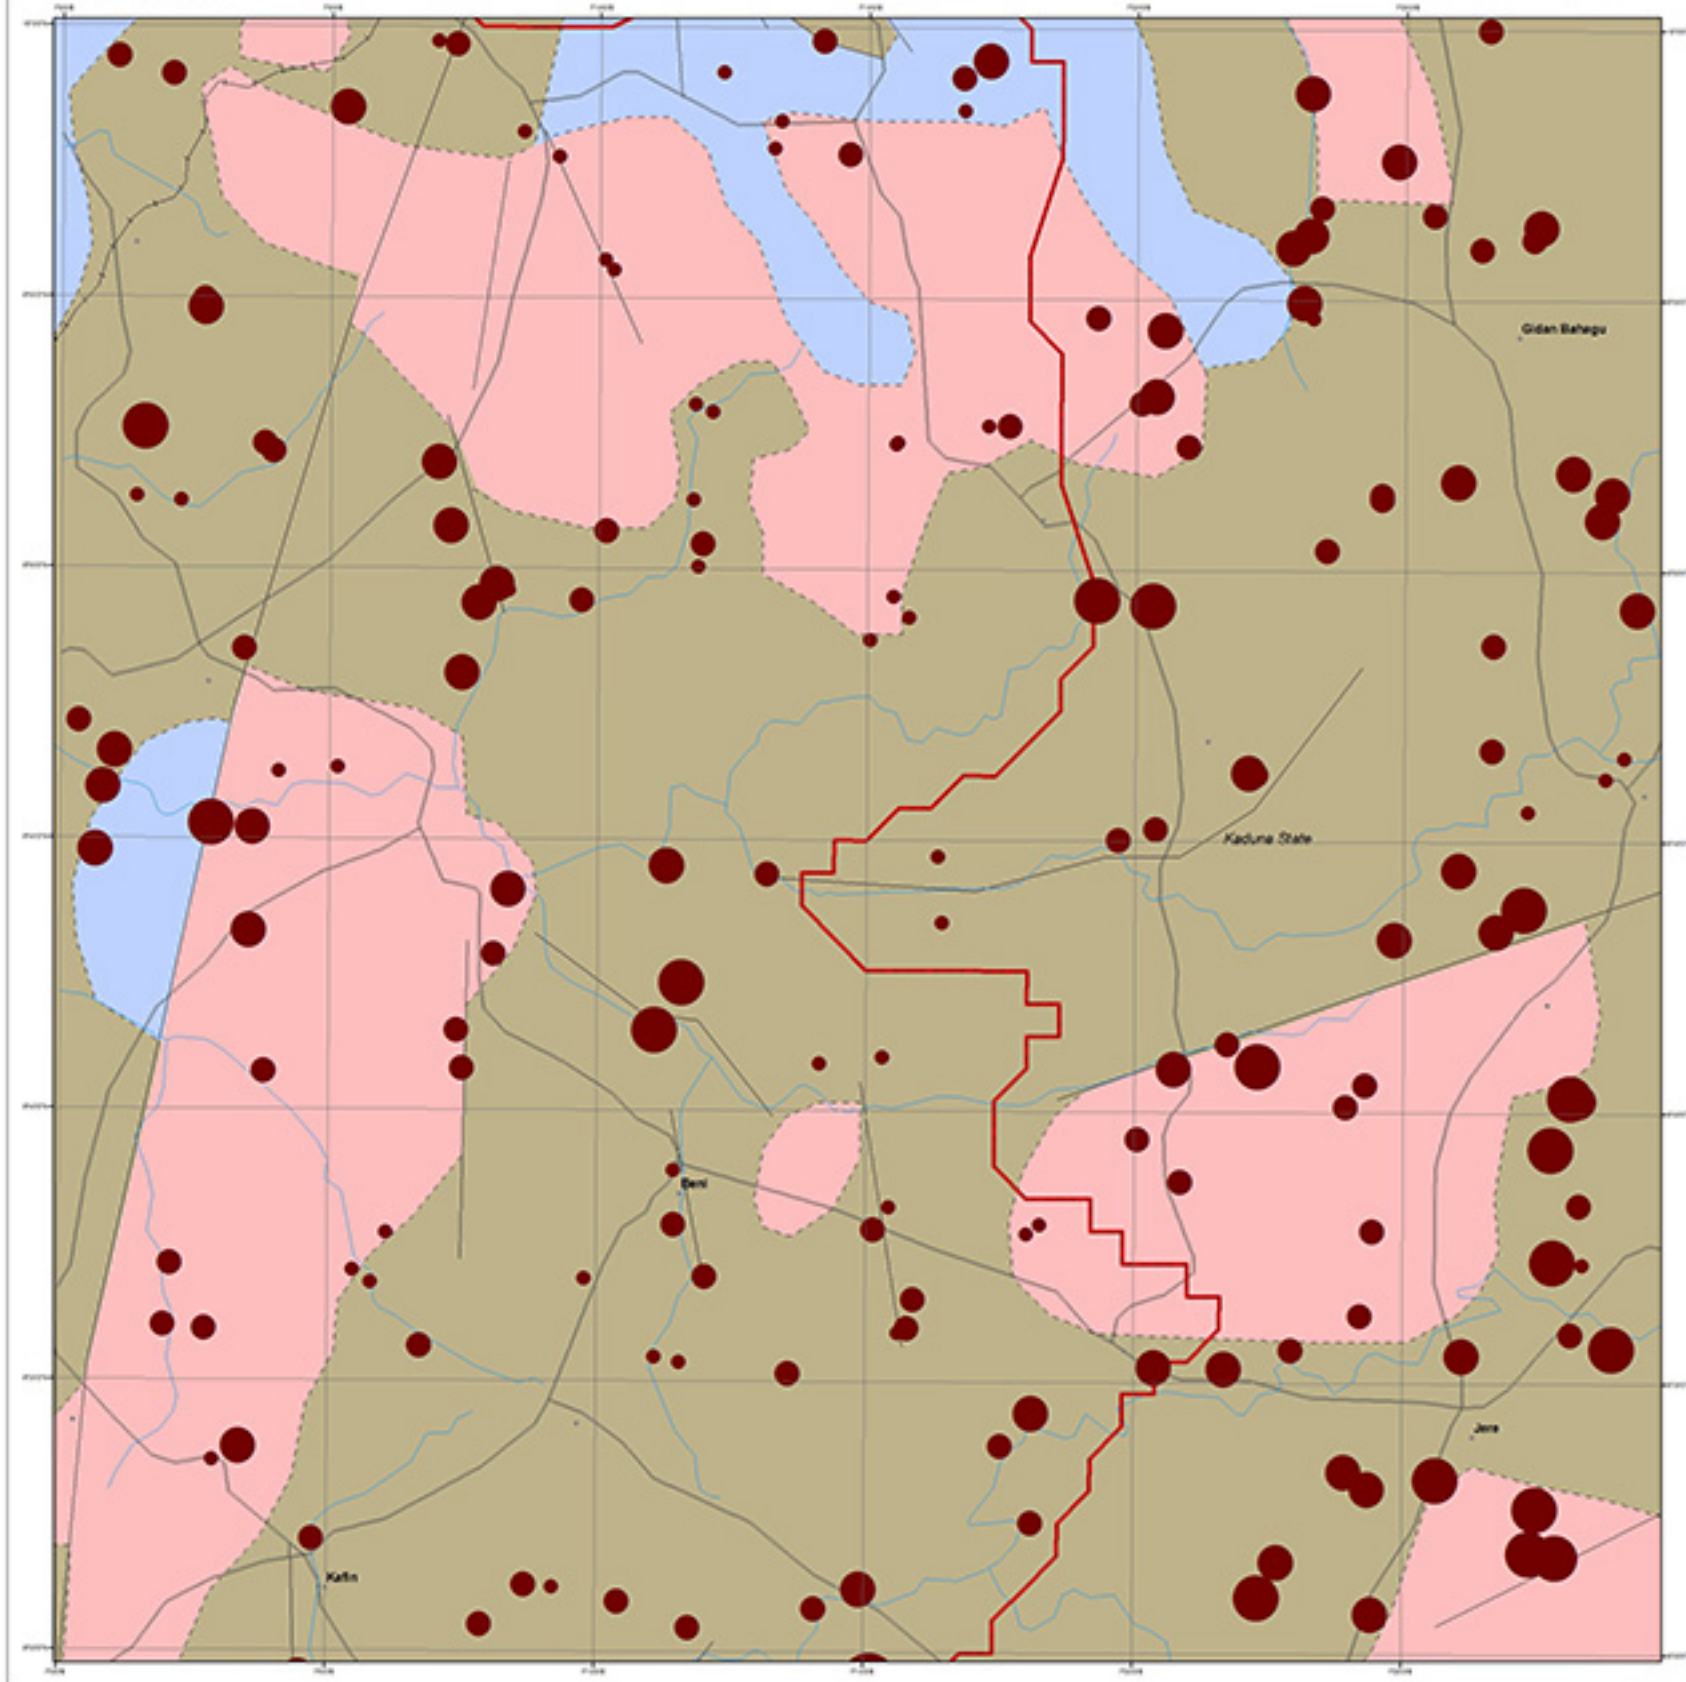

MAP HISTORY

PUBLISHED UNDER THE AUTHORITY OF THE FEDERAL GOVERNMENT OF NIGERIA