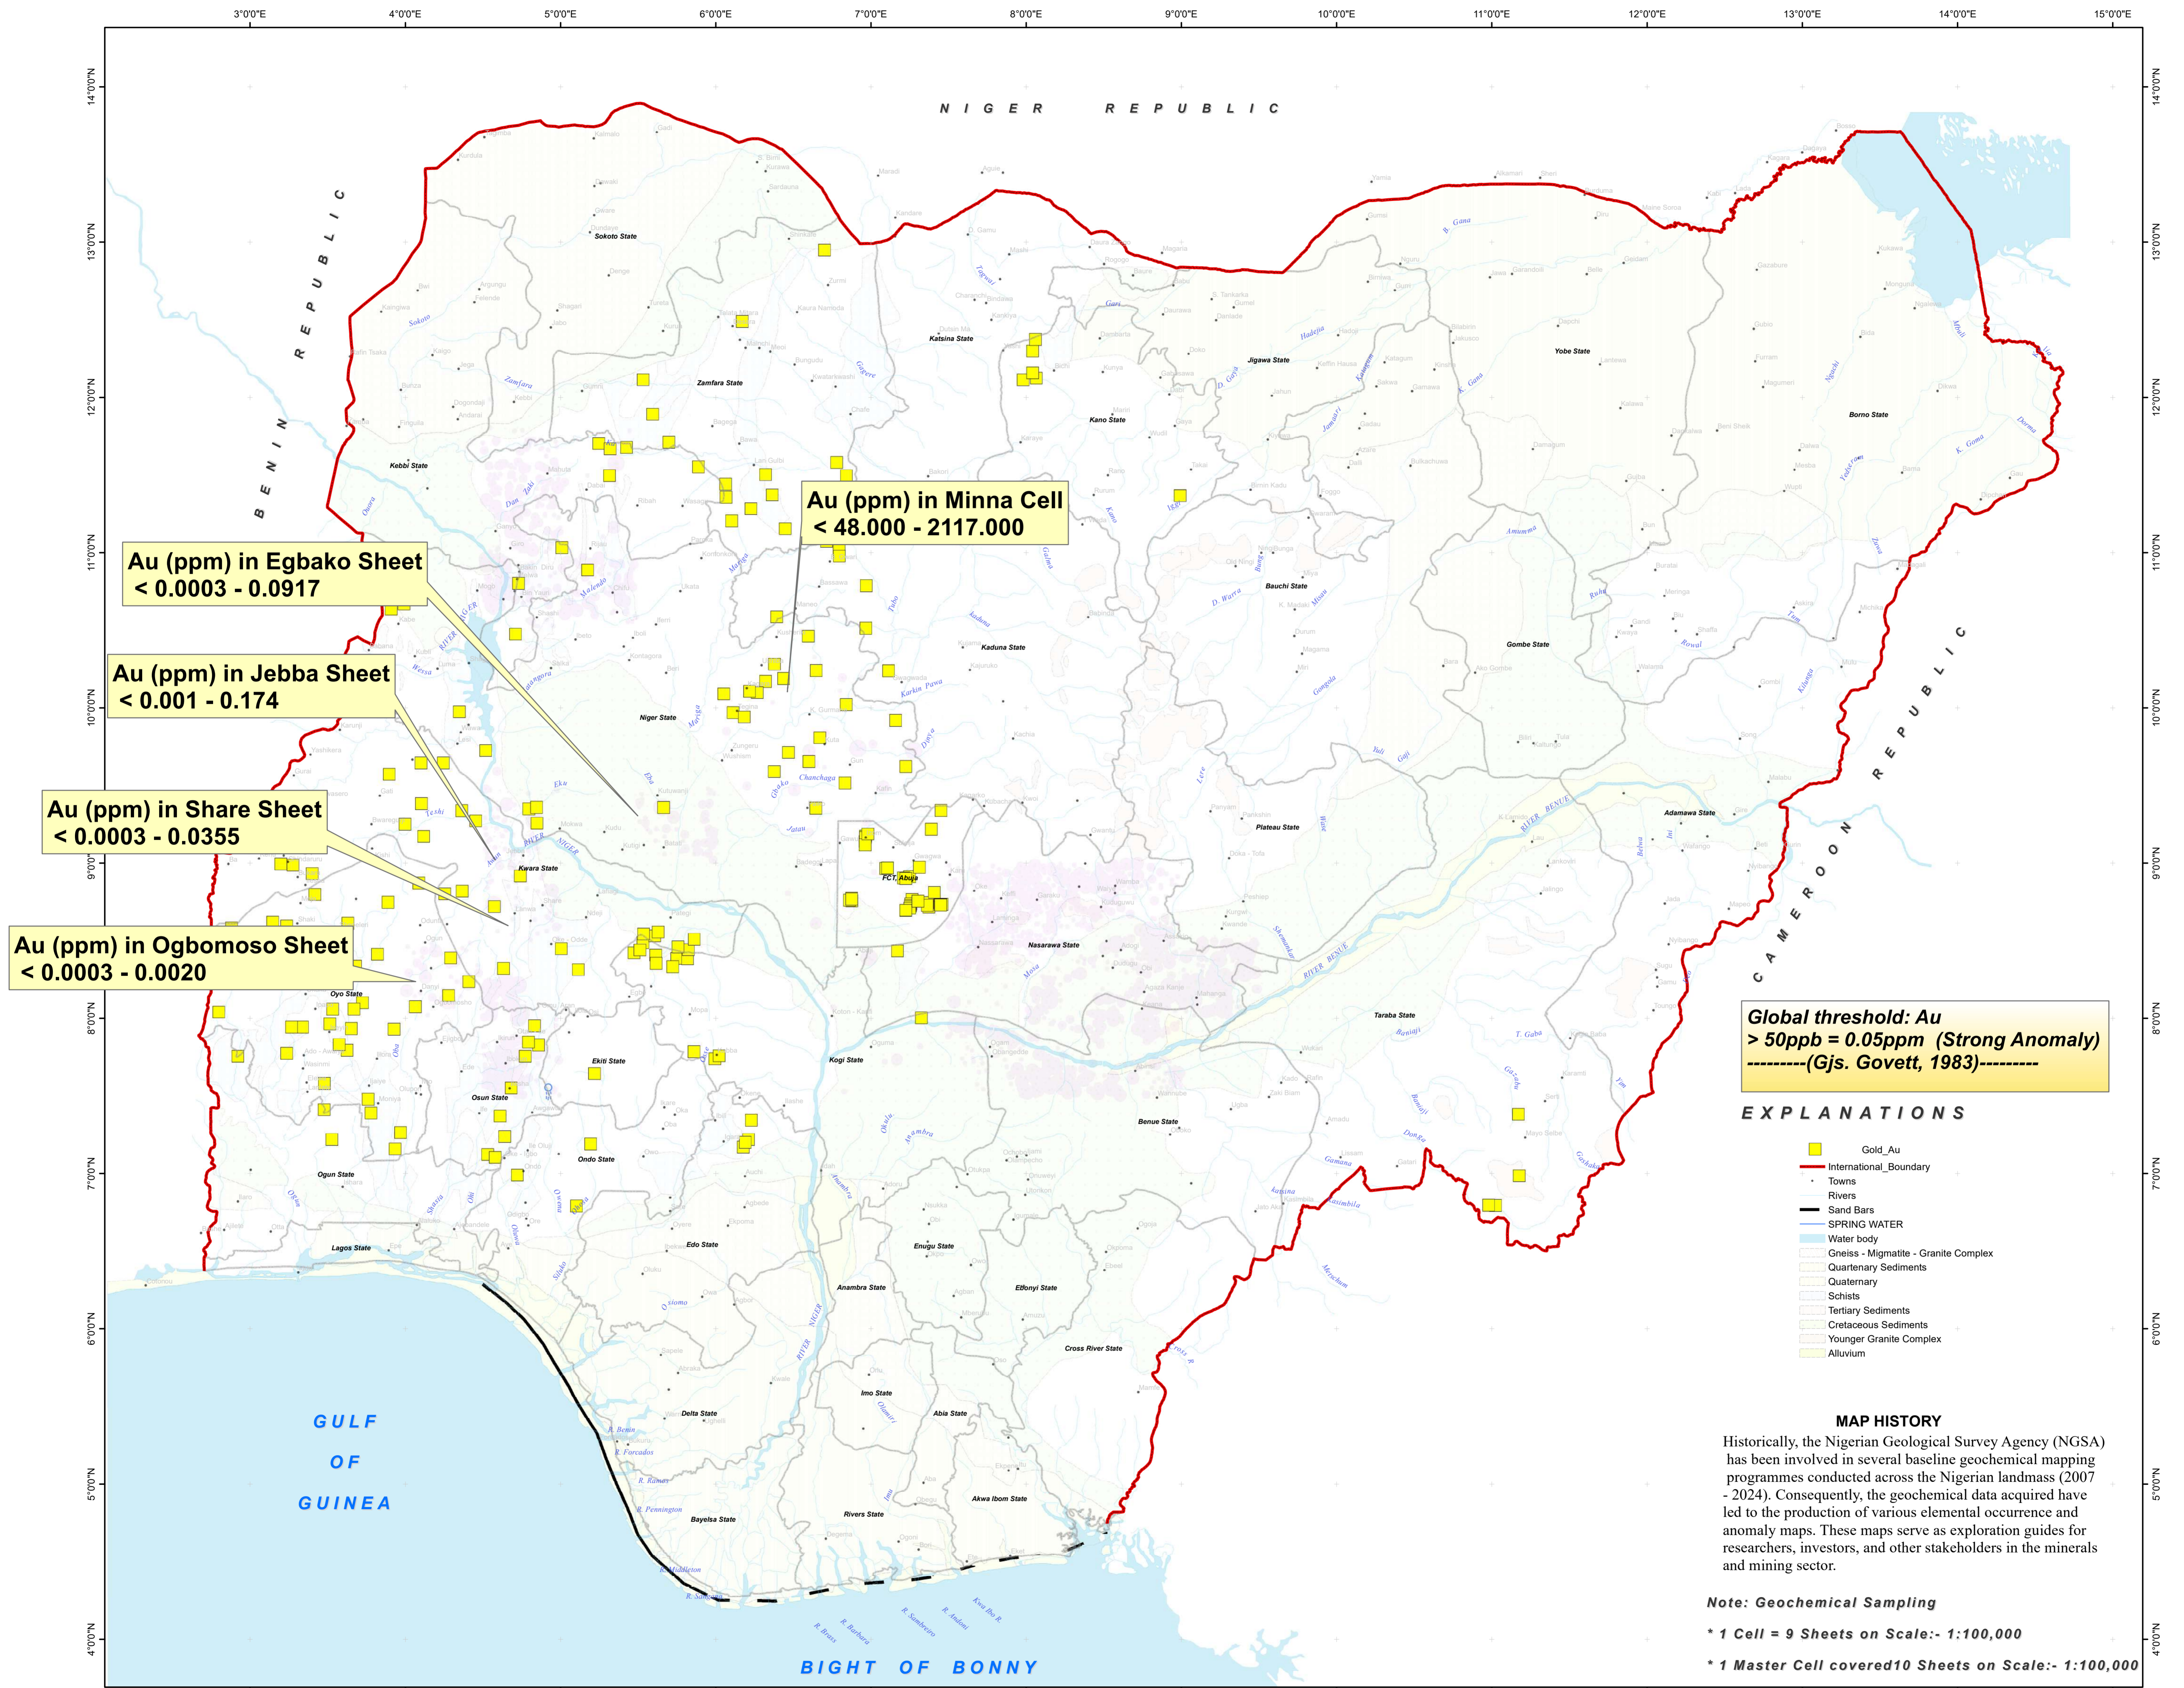

SPATIAL DISTRIBUTION & VARIABILITY OF SELECTED GOLD CONCENTRATION IN NIGERIA

Copyright reserved@ Nigerian Geological Survey Agency, 2026

80 0 80 160 240 Kilometers

SCALE:- 1:2,000,000

PUBLISHED BY THE
AUTHORITY OF THE FEDERAL REPUBLIC OF NIGERIA
Prof. Olusegun O. IGE FNMGS.
Director General